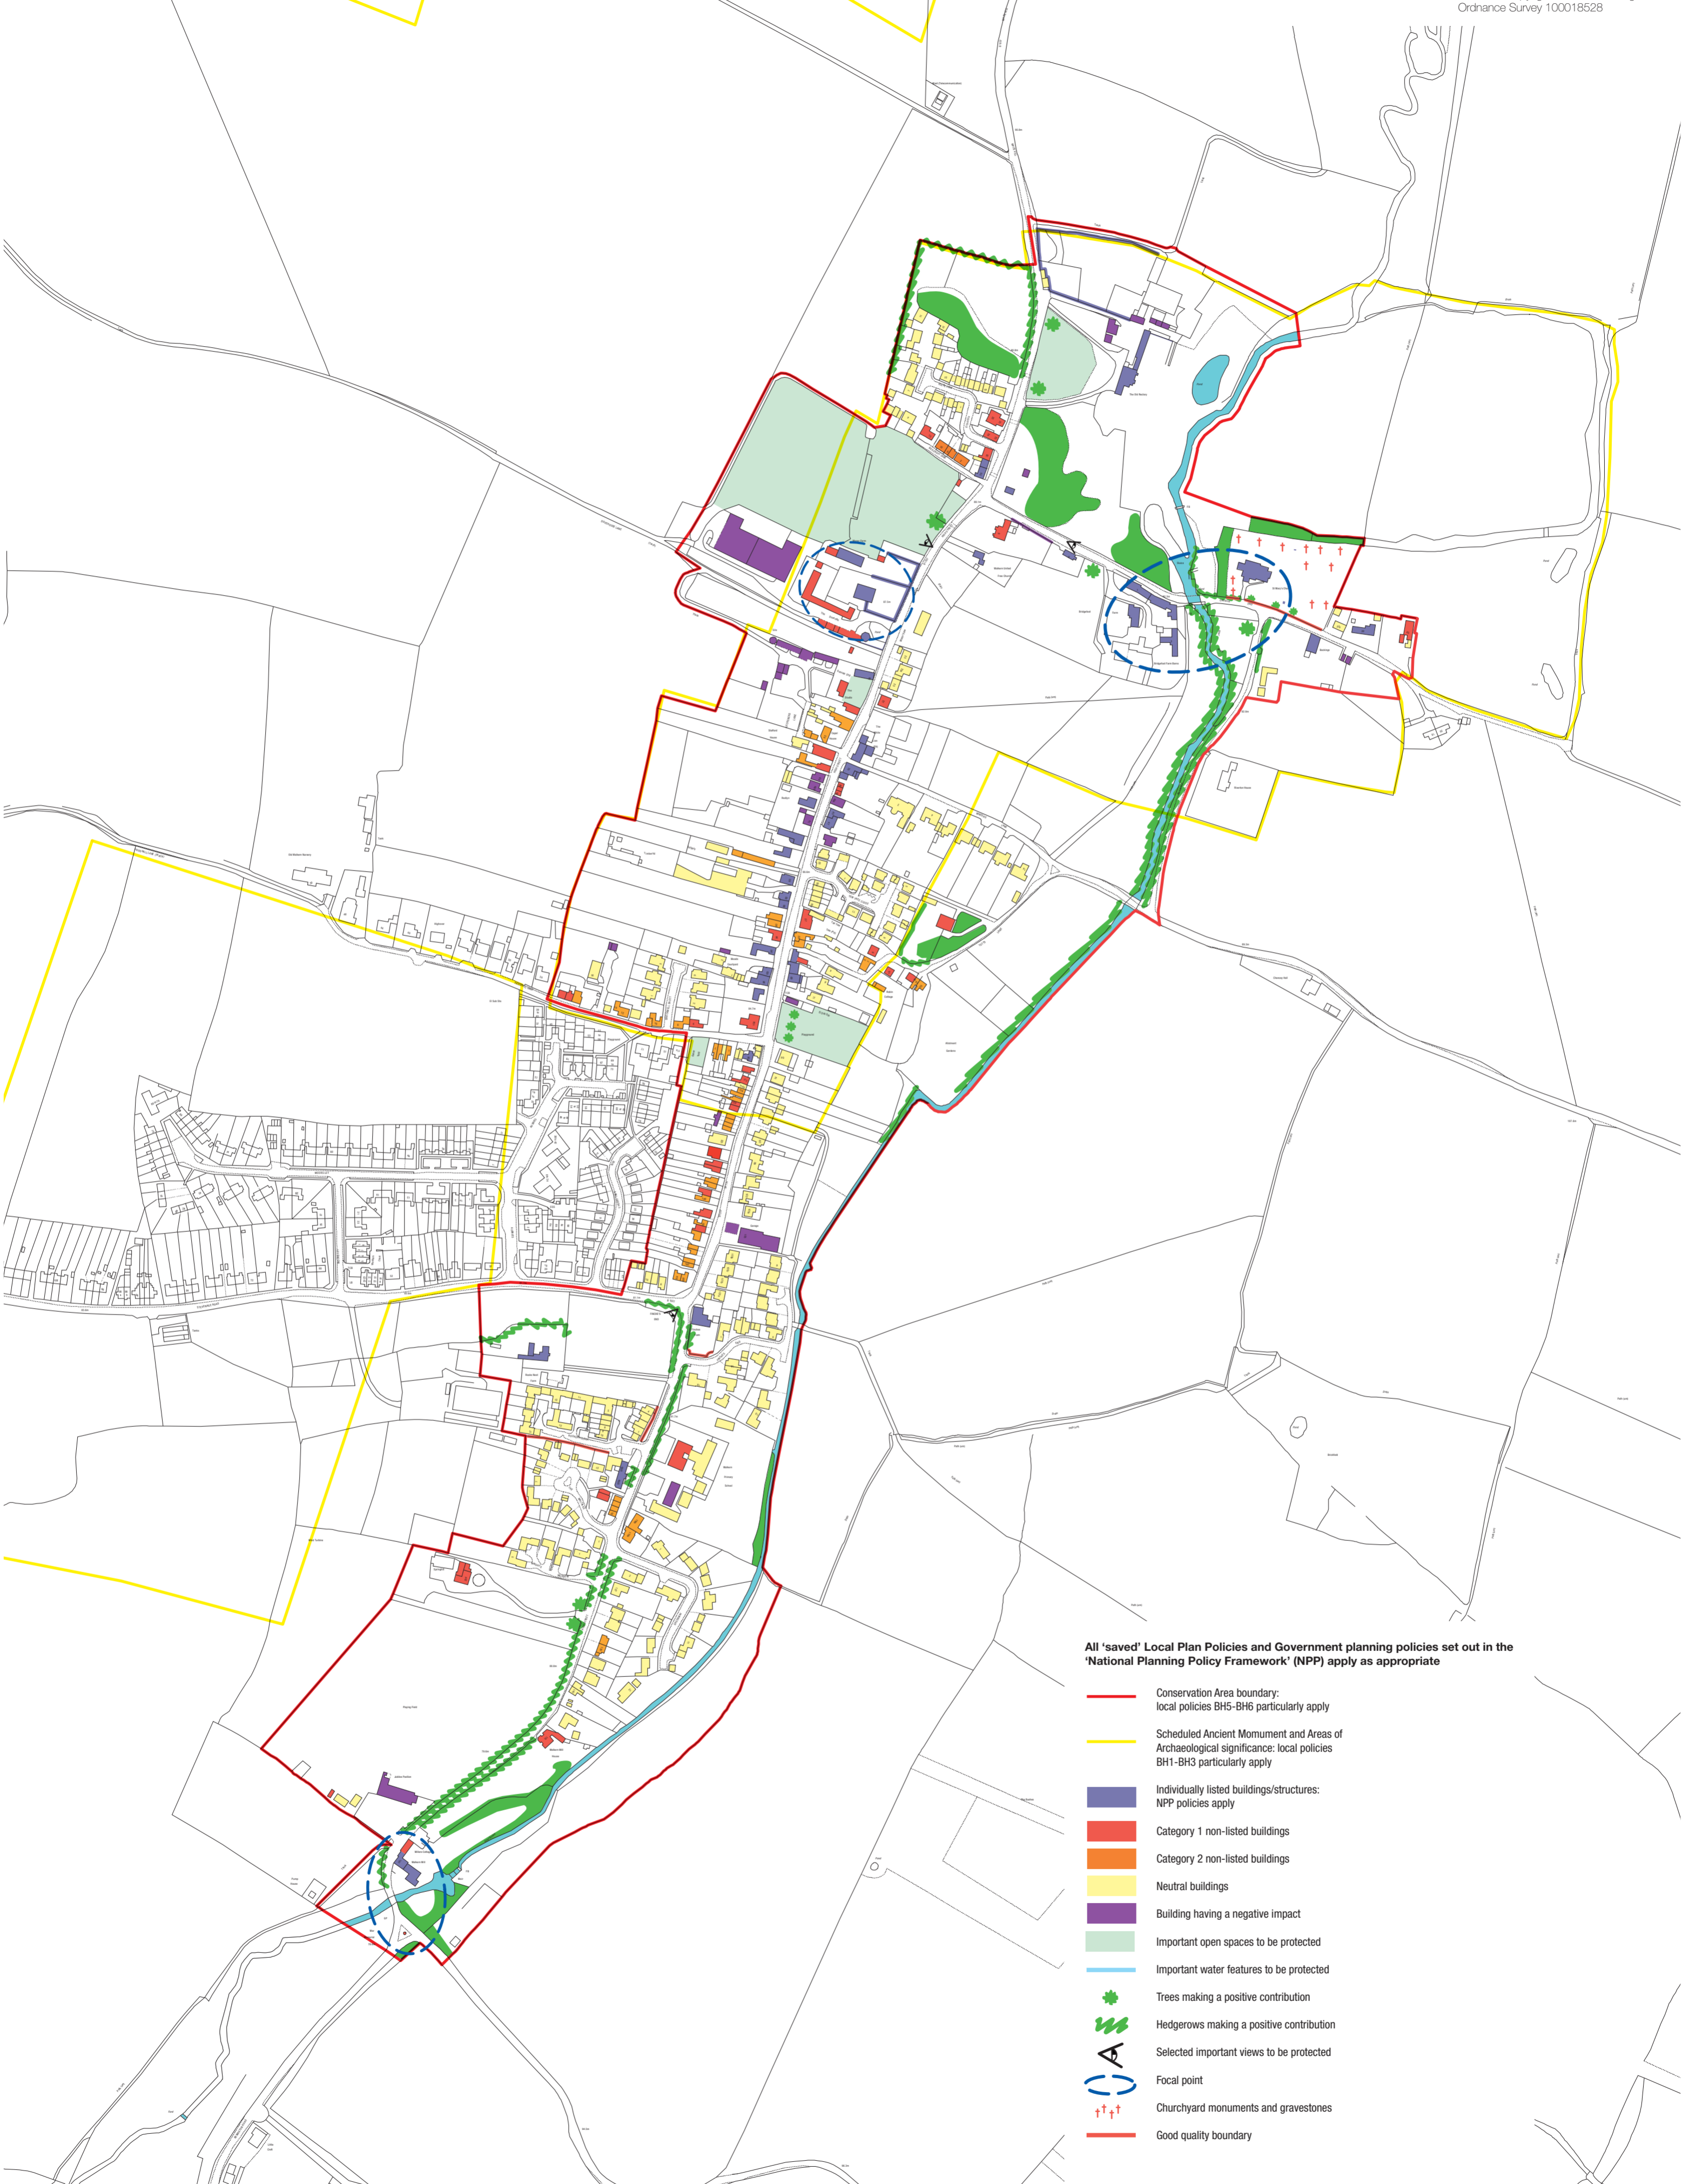

Walkern Conservation Area Character Appraisal

Map 2. Character Analysis Map

© Crown Copyright and database right 2016.
Ordnance Survey 100018528

All 'saved' Local Plan Policies and Government planning policies set out in the 'National Planning Policy Framework' (NPP) apply as appropriate

- Conservation Area boundary: local policies BH5-BH6 particularly apply
- Scheduled Ancient Monument and Areas of Archaeological significance: local policies BH1-BH3 particularly apply
- Individually listed buildings/structures: NPP policies apply
- Category 1 non-listed buildings
- Category 2 non-listed buildings
- Neutral buildings
- Building having a negative impact
- Important open spaces to be protected
- Important water features to be protected
- Trees making a positive contribution
- ~ Hedgerows making a positive contribution
- Selected important views to be protected
- Focal point
- ↑↑↑ Churchyard monuments and gravestones
- Good quality boundary